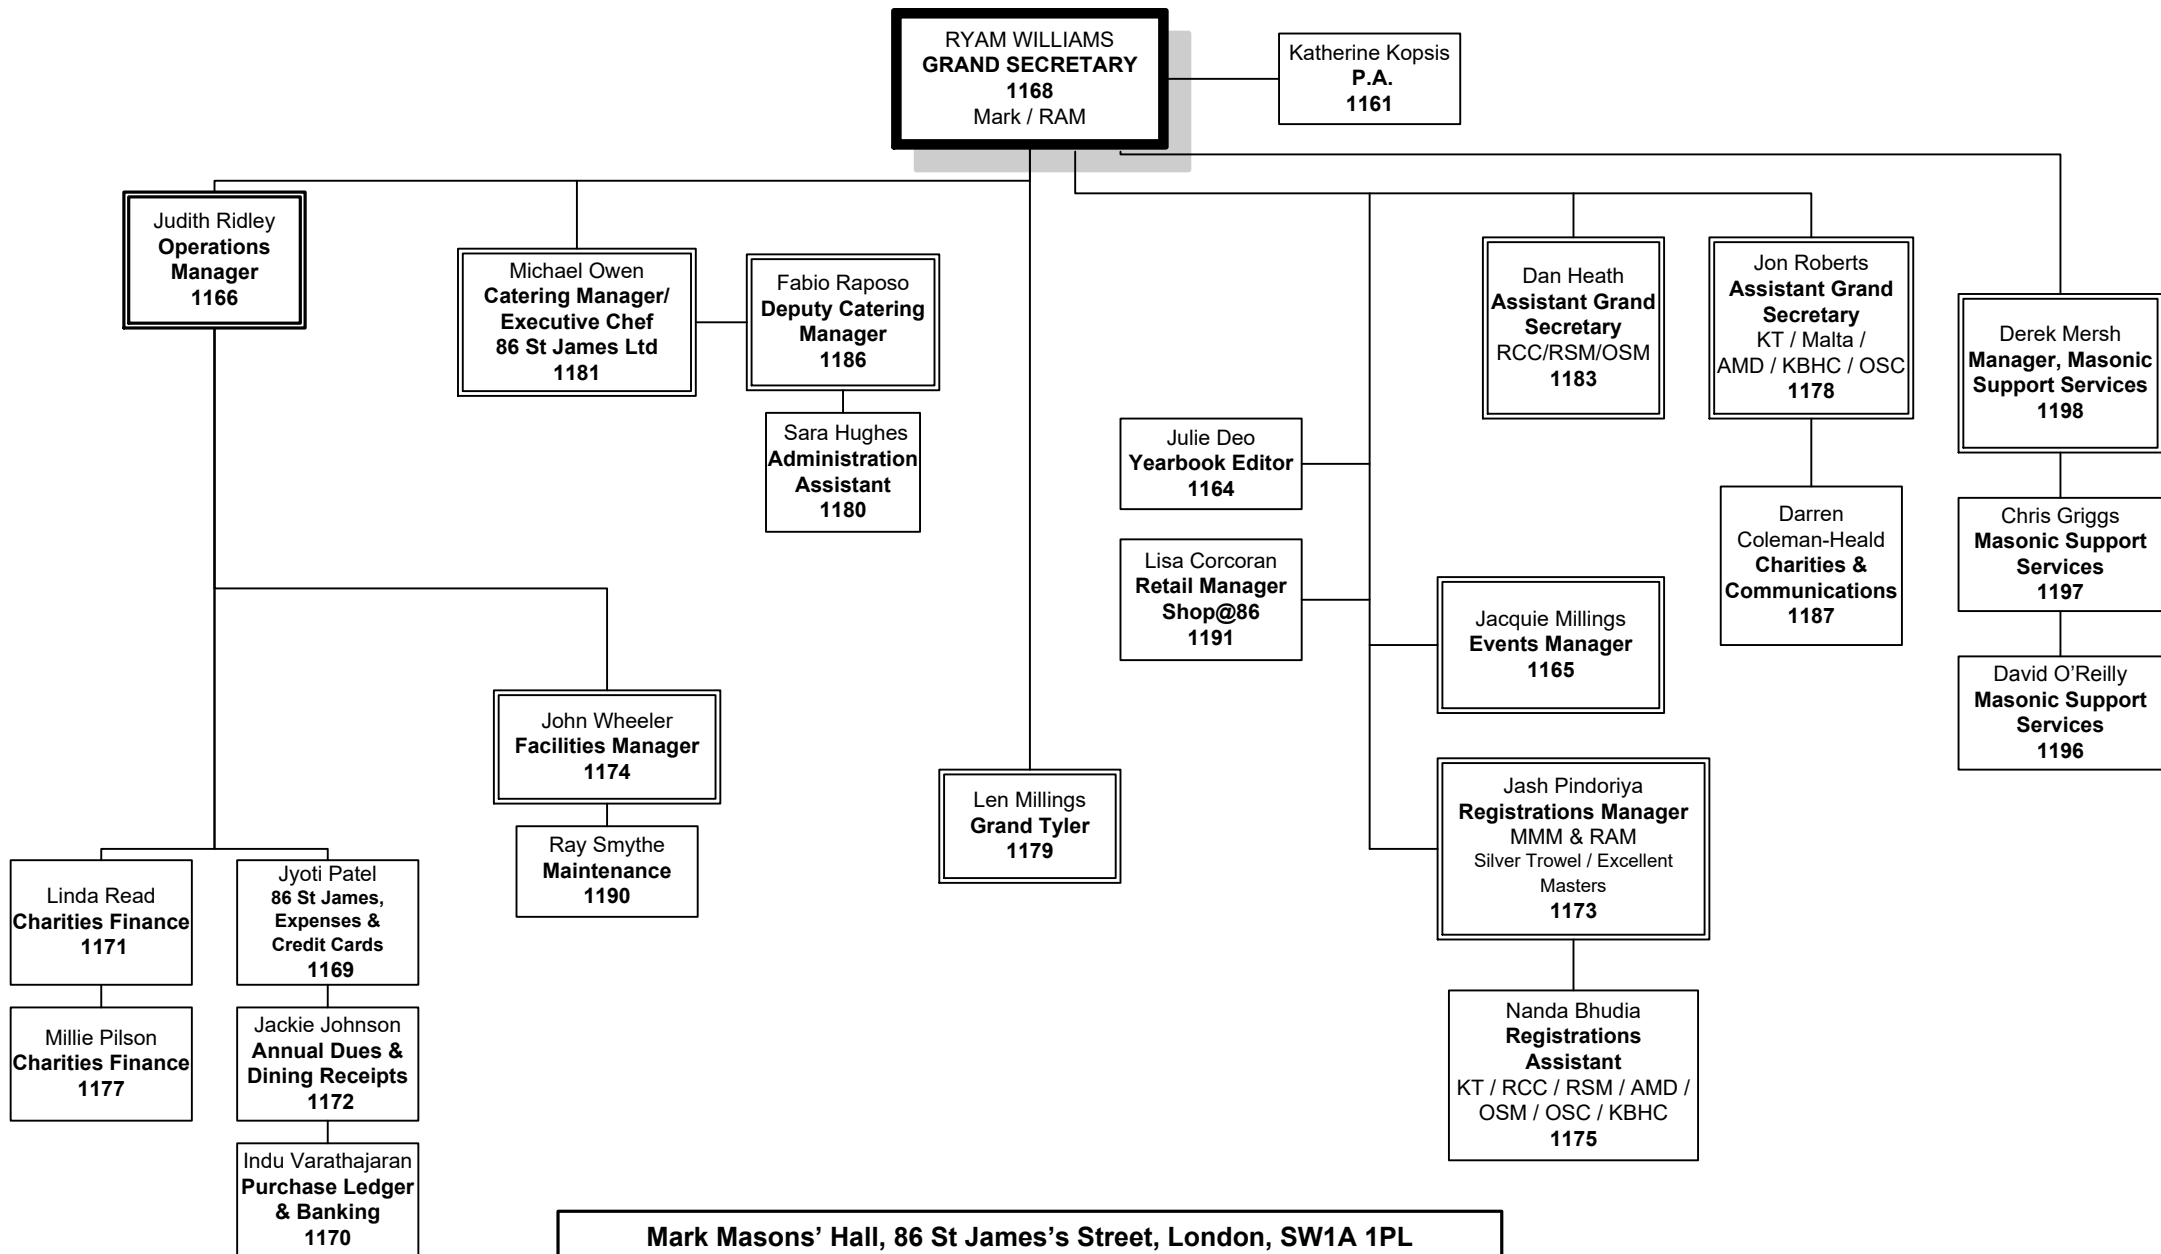

Grand Lodge of Mark Master Masons Administration

Mark Masons' Hall, 86 St James's Street, London, SW1A 1PL
Main Switchboard 020 7839 5274
Individuals can be contacted by email using initial.surname@mmh.org.uk
Individuals can be called direct by dialling 020 7747 +extension number
This chart is an indication of reporting lines and not necessarily hierarchy within departments.